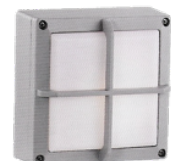

ALW 2573
130 x 130 x 65H
LED 6W