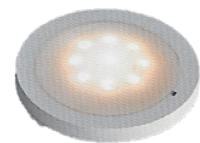

don't save lamp, save energy, save our Earth

Wall Light

Application

Simple and elegant design wall light for both indoor and outdoor.

Construction

The housing is made from die cast aluminium. Front tempered glass with silicon gasket for maximum protection against ingress of water and dust.

Light Source

Energy efficient, long life and maintenance free LED with integrated control gear for fast and easy installation

Finishes

Polyester powder coated for resistance against corrosive and saline environments.

Available colour : Matt black and matt grey

Aluminium	LED	IP 65
-----------	-----	-------

ALW 30732
85 x 85 x 50H
LED 3W

ALW 1183
88 x 88 x 15H
LED 1W

ALW 1153
105 x 105 x H43
LED 5W

ALW 1185
Ø90 x H15
LED 1W