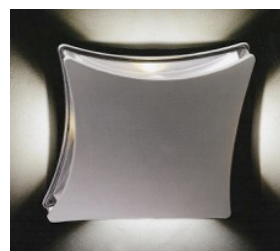

ALW 30711
L205 x W205 x D70
LED 12W