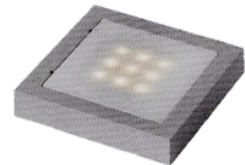

don't save lamp, save energy, save our Earth

Wall Light

Application

Simple and elegant design wall light for both indoor and outdoor.

Construction

The housing is made from die cast aluminium. Front tempered glass with silicon gasket for maximum protection against ingress of water and dust.

Light Source

Energy efficient, long life and maintenance free LED with integrated control gear for fast and easy installation

Finishes

Polyester powder coated for resistance against corrosive and saline environments.

Available colour : Matt black and matt grey

Aluminium	LED	IP 65
-----------	-----	-------

ALW 30732
85 x 85 x 50H
LED 3W

ALW 1183
88 x 88 x 15H
LED 1W

ALW 1153
105 x 105 x H43
LED 5W

ALW 1185
Ø90 x H15
LED 1W