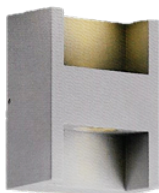

don't save lamp, save energy, save our Earth

Wall Light

Application

Simple and elegant design wall light for both indoor and outdoor.

Construction

The housing is made from die cast aluminium. Front tempered glass with silicon gasket for maximum protection against ingress of water and dust.

ALW 30661 (adjustable)
D165 x H200
LED 2 x 5W

ALW 0122
Ø75 x 100 x 120
LED 3W

ALW30692
L170 x W85
LED 5W

ALW 2573
130 x 130 x 65H
LED 6W

ALW 30591
L125 x W85 x D70
LED 3W

ALW 30483
H80 x W70 x D93
LED 5W

ALW 1012
L280 x W110 x D80
LED 12W