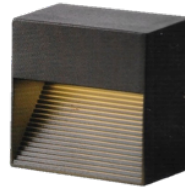

don't save lamp, save energy, save our Earth

Wall Light

Application

Simple and elegant design wall light for both indoor and outdoor.

Construction

The housing is made from die cast aluminium. Front tempered glass with silicon gasket for maximum protection against ingress of water and dust.

Light Source

Energy efficient, long life and maintenance free LED with integrated control gear for fast and easy installation

Finishes

Polyester powder coated for resistance against corrosive and saline environments.

Available colour : Matt black and matt grey

Aluminium	LED	IP 65
-----------	-----	-------

ALW 30732
85 x 85 x 50H
LED 3W

ALW 1183
88 x 88 x 15H
LED 1W

ALW 1153
105 x 105 x H43
LED 5W

ALW 1185
Ø90 x H15
LED 1W