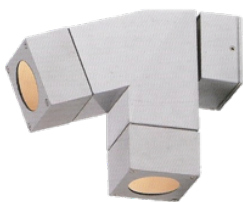

don't save lamp, save energy, save our Earth

Wall Light

Application

Simple and elegant design wall light for both indoor and outdoor.

Construction

The housing is made from die cast aluminium. Front tempered glass with silicon gasket for maximum protection against ingress of water and dust.

Available colour : Matt black and matt grey

Aluminium	LED	IP 65
-----------	-----	-------

ALW 30732
85 x 85 x 50H
LED 3W

ALW 1183
88 x 88 x 15H
LED 1W

ALW 1153
105 x 105 x H43
LED 5W

ALW 1185
Ø90 x H15
LED 1W

ALW 30661 (adjustable)
D165 x H200
LED 2 x 5W

ALW 0122
Ø75 x 100 x 120
LED 3W

ALW30692
L170 x W85
LED 5W

ALW 2573
130 x 130 x 65H
LED 6W

ALW 30591
L125 x W85 x D70
LED 3W

ALW 30483
H80 x W70 x D93
LED 5W

ALW 1012
L280 x W110 x D80
LED 12W